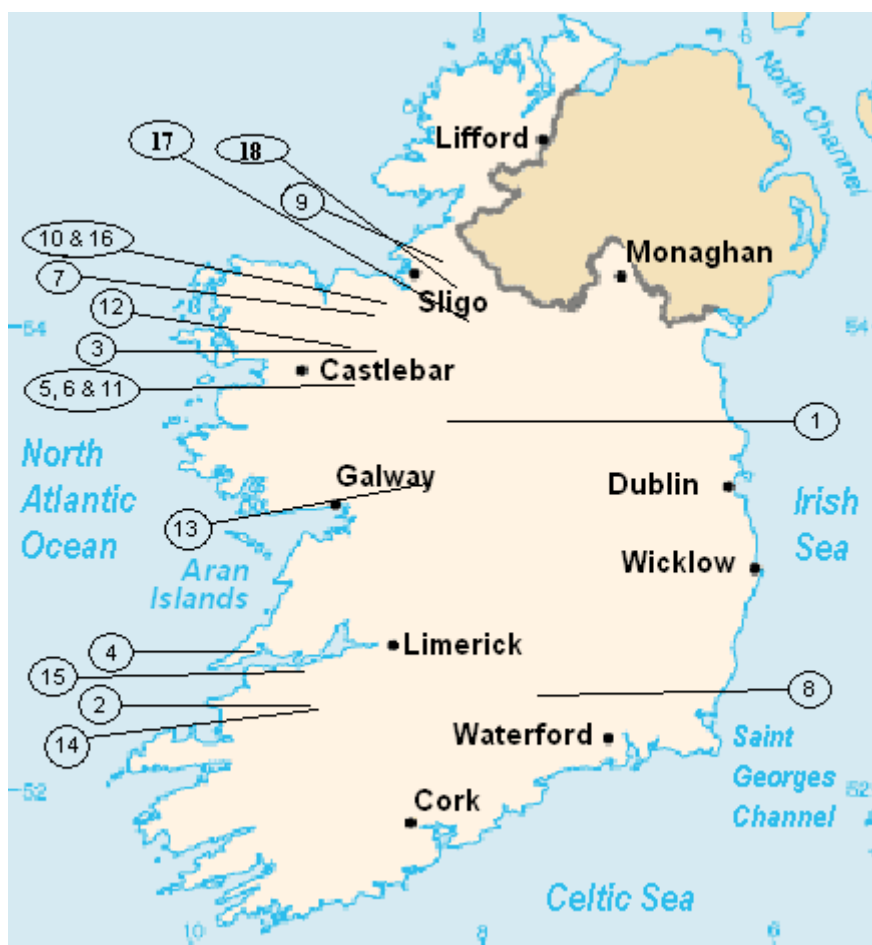

Lands owned by The Sixth Forestry Growth Plan plc.

- | | |
|--|--|
| 1. Gorteenruckaun, Co. Galway | 10. Knockadoo (1), Coolaney, Co. Sligo |
| 2. Ballaghybehy North, Co. Limerick | 11. Reask (3), Knock, Co. Mayo |
| 3. Glenmullynaha, Charlestown, Co. Mayo | 12. Cloonacannana, Swinford, Co. Mayo |
| 4. Termon West, Co. Clare | 13. Cornananta Beg, Co. Galway |
| 5. Reask (1), Knock, Co. Mayo | 14. Cleanglass North, Co. Limerick |
| 6. Reask (2), Knock, Co. Mayo | 15. Doonard Upper, Tarbert, Co. Kerry |
| 7. Carrowntubber, Tubbercurry, Co. Sligo | 16. Knockadoo (2), Coolaney, Co. Sligo |
| 8. Tober, Cloneen, Co. Tipperary | 17. Mullaghgarve, Co. Leitrim. |
| 9. Glebe, Manorhamilton, Co. Leitrim | 18. Aughriman, Co. Leitrim. |