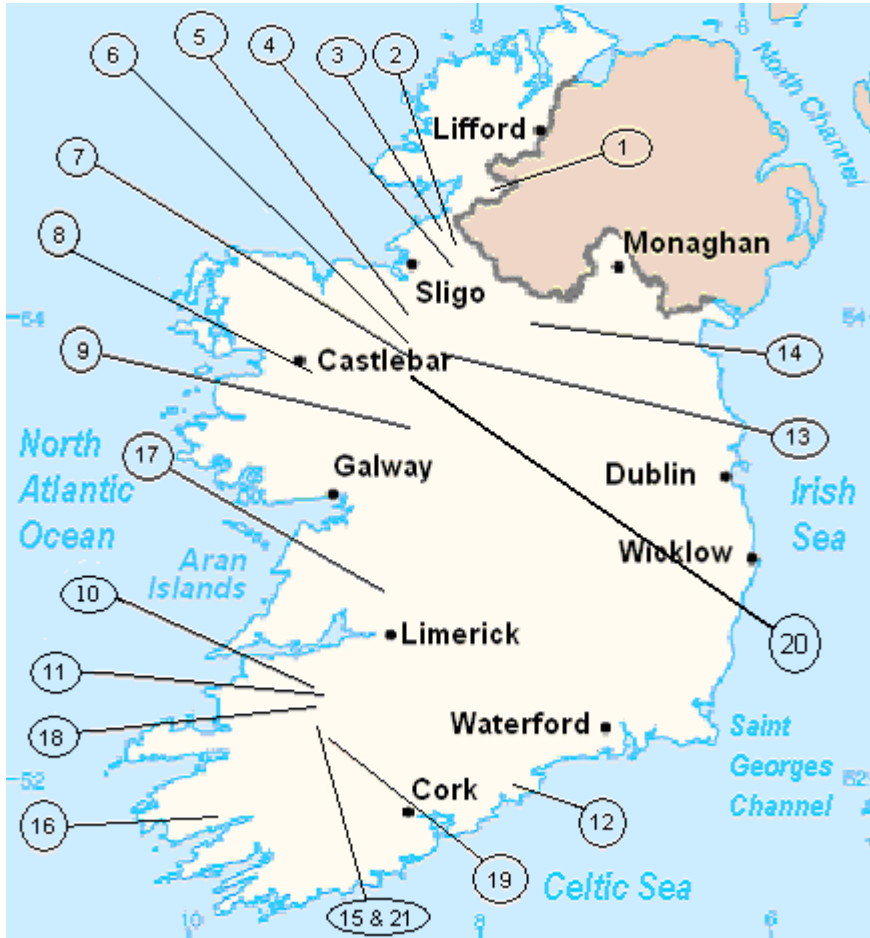

Lands owned by the Seventh Forestry Investment Plan plc.

1 – Tullyloughavehy, Belalt South, Co Donegal	12 – Grallagh, Grange, Co Waterford
2 – Kilroosk, Manorhamilton, Co Leitrim	13 – Dergraw, Tumna, Co Roscommon
3 – Aghaderrard West, Aghavoghil, Kinlough, Co Leitrim	14 – Cornacleigh, Co Cavan
4 – Mahanagh, Geaglom, Co Leitrim	15 – Knockahorra West, Duhallow, Co Cork
5 – Knockbreenagher, Co Sligo	16 – Maulcallee, Co Kerry
6 – Kiltycreen, Co Sligo	17 – Cloondimagh, Co Clare
7 – Leam, Roughfield, Co Roscommon	18 – Ballaghybeghy North, Abbeyfeale, Co Limerick
8 – Cloongawnagh, Ballyhowly, Co Mayo	19 – Inchintotane, Newmarket, Co Cork
9 – Cloonlara, Glenamaddy, Co Galway	20 – Cloonfinglas, Co Roscommon
10 – Templeathea, Direen, Co Limerick	21 – Mileenboy, Co. Cork
11 – Athea Upper, Athea, Co Limerick	