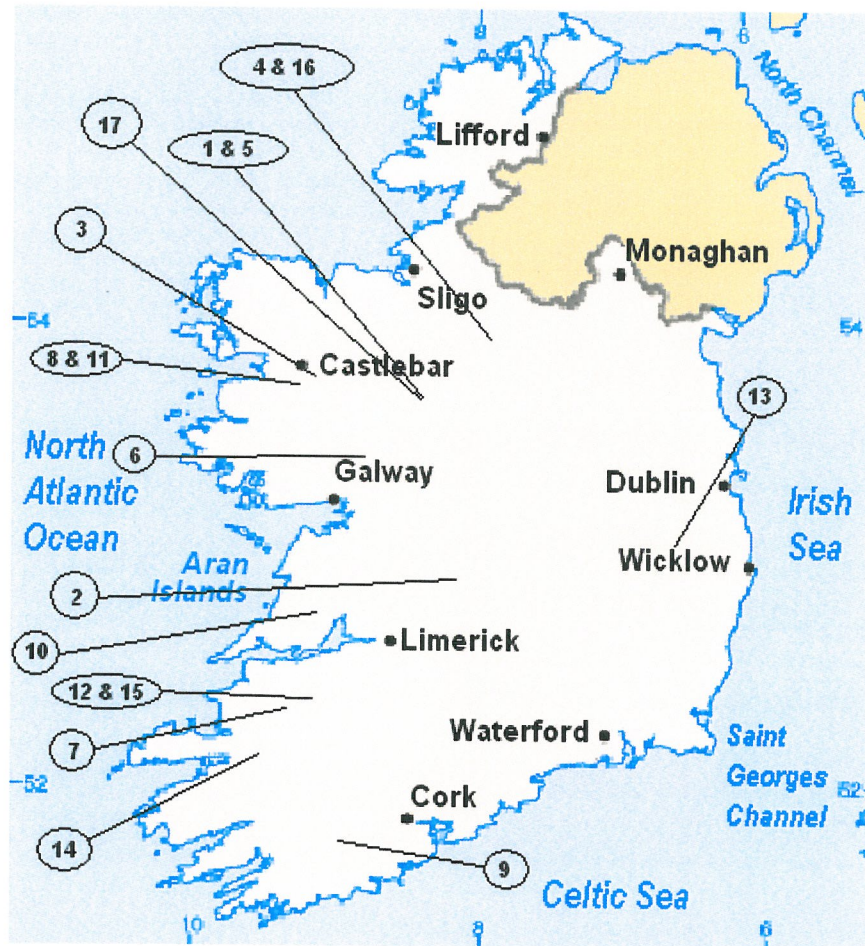

Lands owned by the Second Forestry Investment Plan plc.

1. Clooncraftfield, Co. Roscommon
2. Lorrha, Co. Tipperary
3. Lecarrow, Co. Mayo
4. Curraghnaboley, Co. Leitrim
5. Derryherk, Co. Roscommon
6. Clooncunny, Co. Galway
7. Meenleirim South, Co. Kerry
8. Drumanis, Co. Mayo
9. Drimoleague, Co. Cork

10. Burrenfada, Co. Clare
11. Carrowneden, Co. Mayo
12. Glengort South, Co. Limerick
13. Ballinguile, Co. Wicklow
14. Knockreagh, Co. Kerry
15. Meenylne North, Co. Limerick
16. Corcormick, Co. Leitrim
17. Arraghan, Co. Roscommon